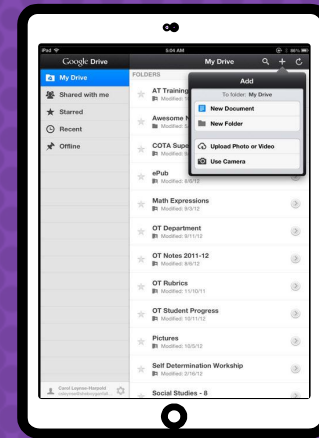

Navigating Classroom

4

Assignment
details

The screenshot displays the Classroom interface with the following elements and callouts:

- 1** Classwork Tab
- 2** View your work
- 3** Google Calendar and Class Drive folder
- 4** People
- 5** All topics
- 6** Benchmark Tests
- 7** Assignment Title: For the Week of September 2 - 6
- 8** Assignment Due Date: Due Today
- 9** Assignment Status: Assigned
- 10** Attached files/links: Day 1 - Multistep Equatio... PDF, Day 2 - Variables on Both... PDF, Day 3 - Infinite & No Solu... PDF, Day 4 - Algebraic Propor... PDF
- 11** Click to view assignment

1 Classwork Tab	5 Topics available	9 Assignment Status
2 See your Grades	6 Topic Headings	10 Attached files/links
3 See Due Dates	7 Assignment Title	11 Click to view assignment
4 View your files	8 Assignment Due Date	

ACCESS

ANYWHERE

ANDROID

IPHONE

TABLET

DESKTOP

GOOGLE APPS

allow you to edit Google assignments from any device that is connected to the internet!

Download on the
App Store

GET IT ON
Google Play