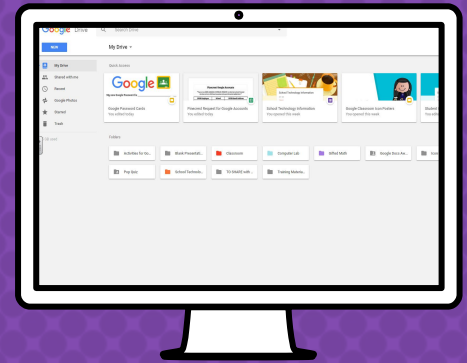

3

Page tools
(Left side)

The screenshot shows a Classroom page for '3rd hour Science'. The interface includes a top navigation bar with a menu icon (1), the current class name (2), and tabs for Stream (3), Classwork (4), and People (5). On the right side of the top bar are a Waffle Button (6) and a user profile icon (7). The main content area features a header for the class (2) with a background image of tools, an 'Upcoming' section (8) with a 'View all' link, a sharing box, and a section for class updates (9) with a 'See when new assignments are posted' option.

ACCESS

ANYWHERE

ANDROID

IPHONE

TABLET

DESKTOP

GOOGLE APPS

allow you to edit Google assignments from any device that is connected to the internet!