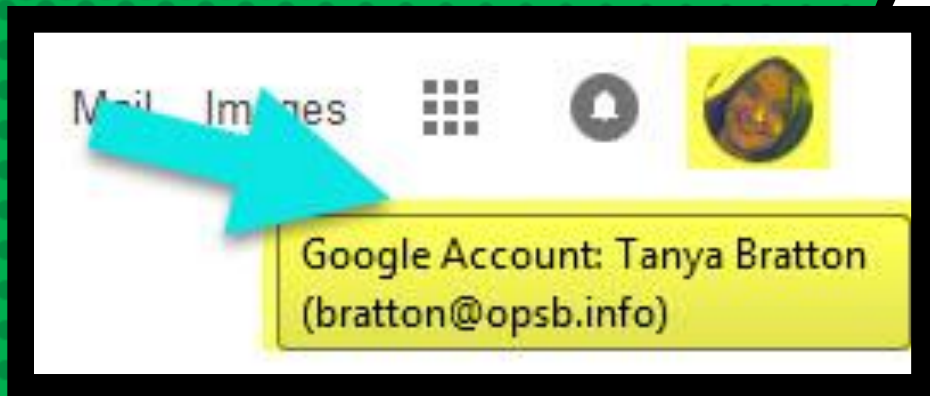

NOW YOU'LL SEE

that you are signed in to
your Google Apps for
Education account!