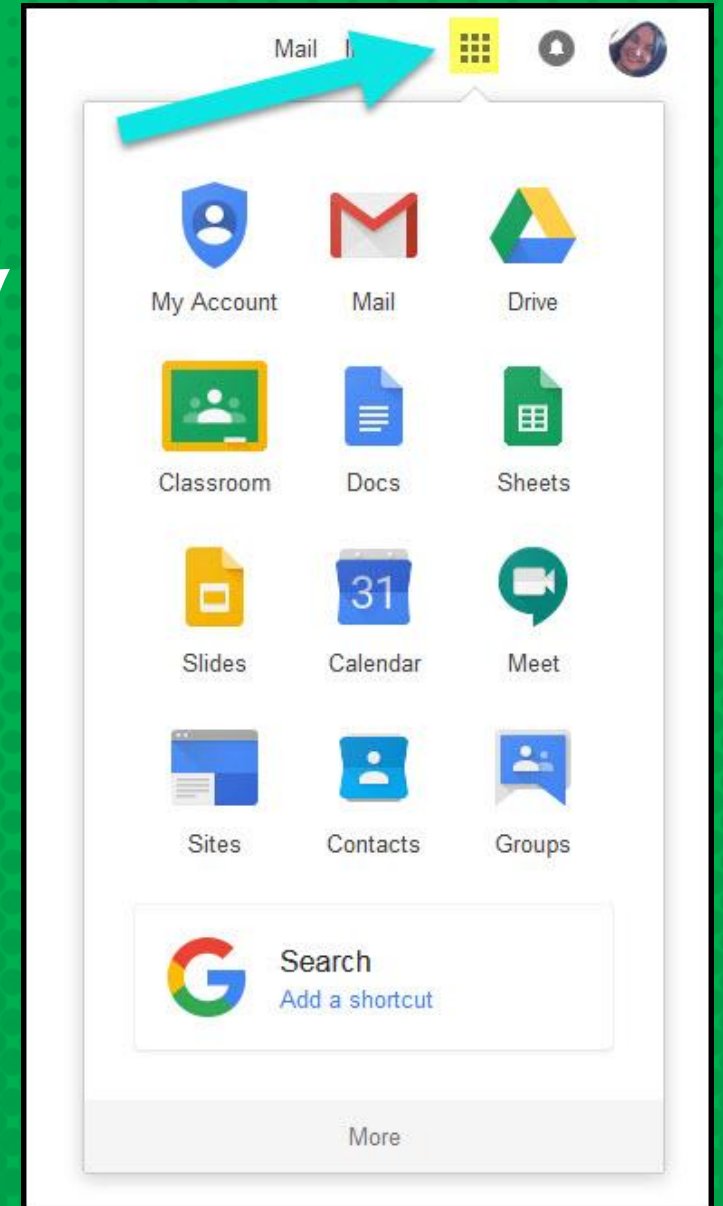

4

Type in your child's
Google Email address
& click "next."

Getting Started

The screenshot shows a Google login interface. At the top left is the Google logo. Below it, the text "Hi Tanya" is displayed, followed by a small profile icon and the email address "bratton@opsb.info". A dropdown arrow is visible to the right of the email. Below this is a text input field with the placeholder "Enter your password". Underneath the password field is a link for "Forgot password?". To the right of the password field is a blue button labeled "NEXT". A red arrow points from a red-bordered box containing the text "Click on Next" to the "NEXT" button.

5

Type in your
PASSWORD
& click "next."

NOW YOU'LL SEE

that you are signed in to
your Google Apps for
Education account!

GOOGLE SUITE

Click on the 9 squares (Waffle/Rubik's Cube) icon in the top right hand corner to see the Google Suite of Products!