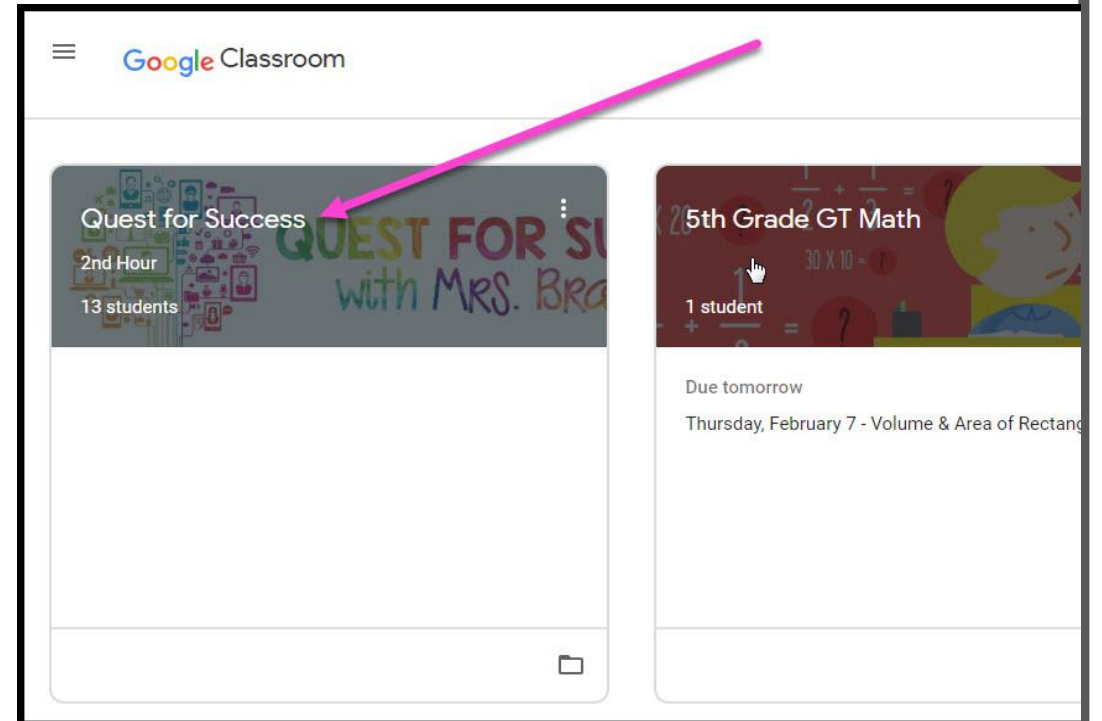

Navigating Classroom

1

Click on the waffle button and then the [Google Classroom](#) icon.

Navigating Classroom

2

Click on the class you wish to view.

Navigating Classroom

 = High Interest for Parents

3

Page tools
(Left side)

The screenshot shows a Classroom page for '3rd hour Science'. The interface includes a top navigation bar with a menu icon (1), the current class name (2), and tabs for Stream (3), Classwork (4), and People (5). On the right side of the top bar are a Waffle Button (6) and a user profile icon (7). The main content area features a header for the class (2) with a background image of tools, an 'Upcoming' section (8) with a 'View all' link, a sharing box, and a section for class updates (9) with a 'See when new assignments are posted' option.